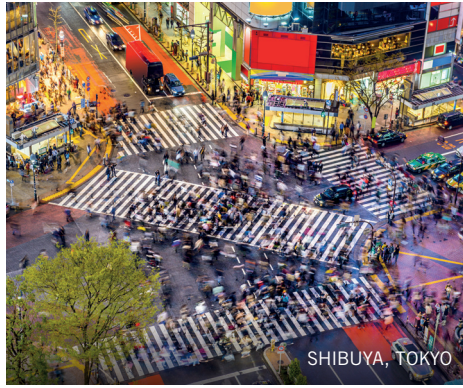

YOUR AGENT

ESSENTIAL JAPAN

- Explore the metropolis, Tokyo
- Picturesque Fuji Five Lakes
- Spectacular Mt Fuji
- Resilient Hiroshima

12 days from

PER PERSON **\$10,720** TWIN SHARE

✈ Fully inclusive departing
Syd, Mel, Bne, Cns, Adl & Per

DISCOVER JAPAN

- Feel the rush of Tokyo
- Be charmed by Kyoto
- Explore ancient Nara
- Experience Zen at Koyasan

14 days from

PER PERSON **\$11,720** TWIN SHARE

✈ Fully inclusive departing
Syd, Mel, Bne, Cns, Adl & Per

TRAILS OF JAPAN

- Enjoy the Robot restaurant
- Take a Taiko drumming class
- Hike around Mt Fuji
- Visit the Snow Monkeys

14 days from

PER PERSON **\$13,060** TWIN SHARE

✈ Discovery tour departing
Syd, Mel, Bne, Cns, Adl & Per